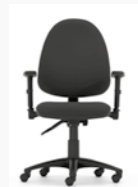

MERCURY

CONTOURED SUPPORT.

Mercury operator chairs feature a contoured seat and backrest. Their comprehensive suite of functional controls and options provide comfort and support during prolonged periods of seated work.

FEATURES (*Selected models only)

- 5 Star base
- 50mm Hard wheel castors
- Height adjustable back
- Standard mechanism with back locking function*
- High back
- Fixed arms*
- Height adjustable arms*

BASE FINISHES

DELIVERY
COST OF
INDIVIDUAL CHAIR*

£15

*Mainland UK only

MODELS AVAILABLE

M60
No Arms
High Back
Standard Mechanism

M60A
Fixed Arms
High Back
Standard Mechanism

M60HA
Height Adjustable Arms
High Back
Standard Mechanism