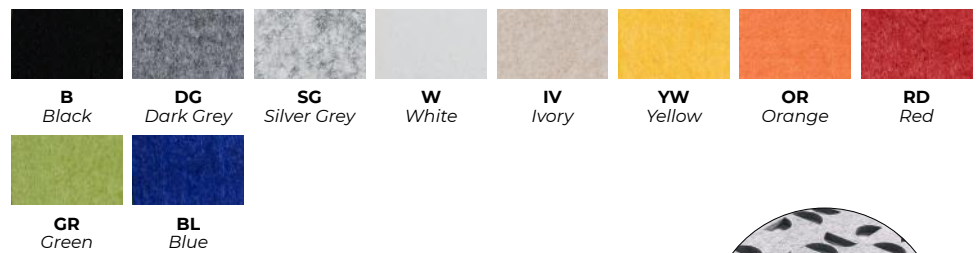

Standard Panels

Code	Description
PUZZLE1	Puzzle panel 2000mm x 700mm with circle design
PUZZLE1/2400	Puzzle panel 2400mm x 700mm with circle design