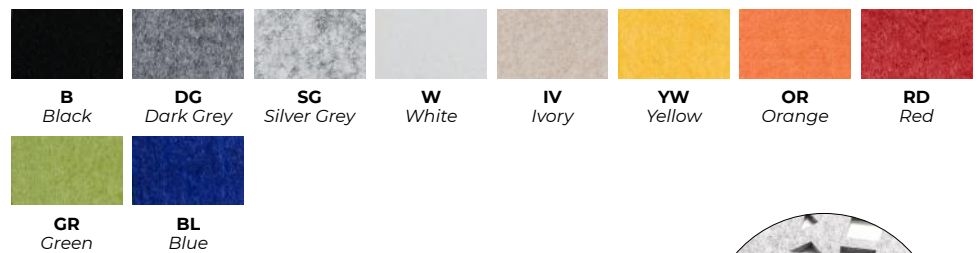

Special Colour Panels

Wisteria The Botanical Collection

Standard Panels

Code	Description
WISTERIA1	Puzzle panel 2000mm x 700mm with wisteria design variant 1
WISTERIA2	Puzzle panel 2000mm x 700mm with wisteria design variant 2
WISTERIA3	Puzzle panel 2000mm x 700mm with wisteria design variant 3
WISTERIA4	Puzzle panel 2000mm x 700mm with wisteria design variant 4
WISTERIA1/2400	Puzzle panel 2400mm x 700mm with wisteria design variant 1
WISTERIA2/2400	Puzzle panel 2400mm x 700mm with wisteria design variant 2
WISTERIA3/2400	Puzzle panel 2400mm x 700mm with wisteria design variant 3
WISTERIA4/2400	Puzzle panel 2400mm x 700mm with wisteria design variant 4

Standard Colour Panels

Special Colour Panels

Allium The Botanical Collection

Standard Panels

Code	Description
ALLIUM1	Puzzle panel 2000mm x 700mm with allium design variant 1
ALLIUM2	Puzzle panel 2000mm x 700mm with allium design variant 2
ALLIUM3	Puzzle panel 2000mm x 700mm with allium design variant 3
ALLIUM1/2400	Puzzle panel 2400mm x 700mm with allium design variant 1
ALLIUM2/2400	Puzzle panel 2400mm x 700mm with allium design variant 2
ALLIUM3/2400	Puzzle panel 2400mm x 700mm with allium design variant 3