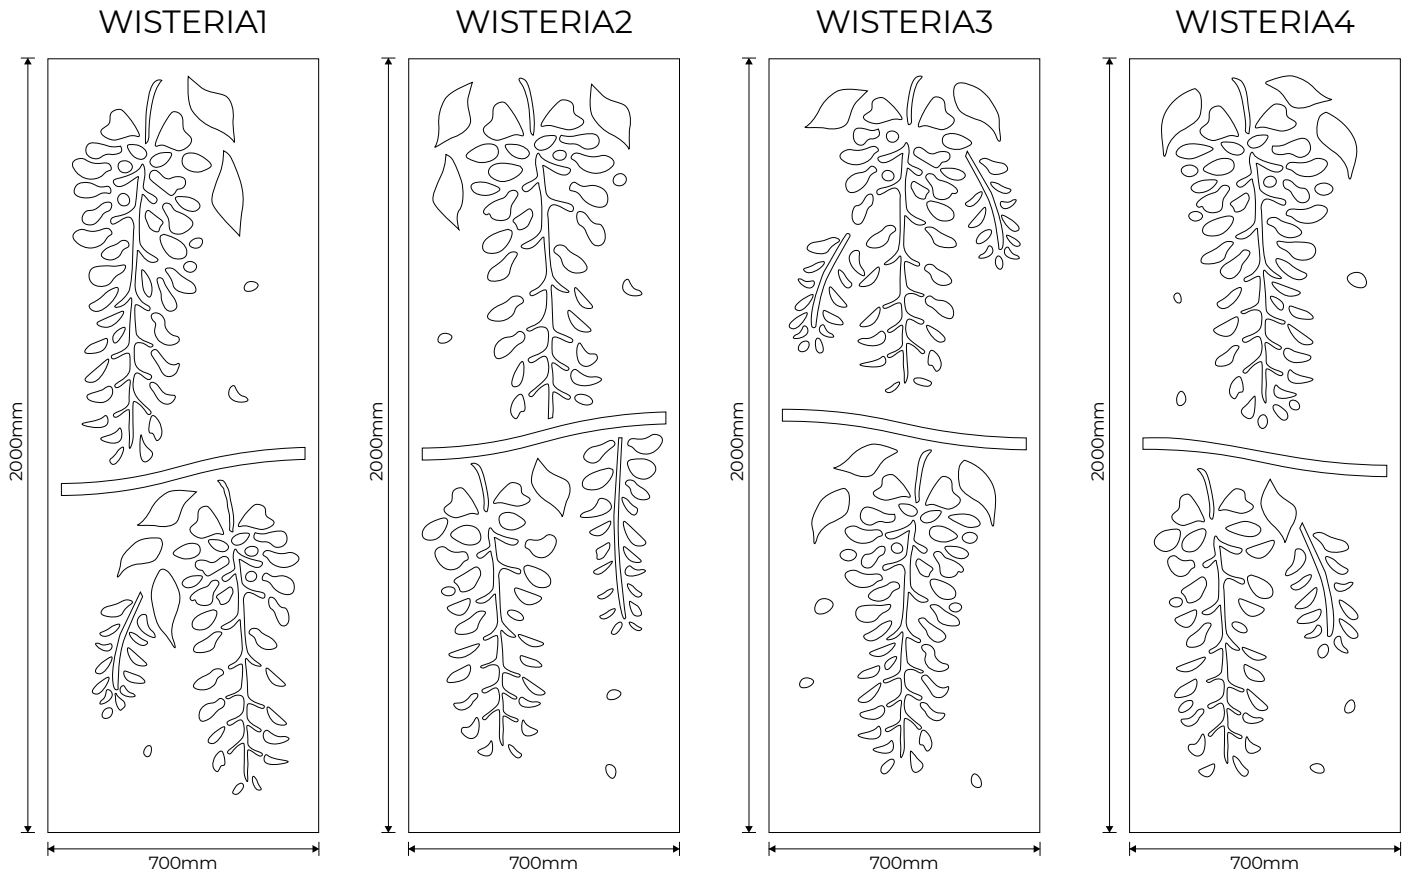

Code	Description
PUZZLE1	Puzzle panel 2000mm x 700mm with circle design
PUZZLE1/2400	Puzzle panel 2400mm x 700mm with circle design

Special Colour Panels

Square Design

Standard Panels

Code	Description
PUZZLE2	Puzzle panel 2000mm x 700mm with square design
PUZZLE2/2400	Puzzle panel 2200mm x 700mm with square design

Special Colour Panels

Wisteria The Botanical Collection

Standard Panels

Code	Description
WISTERIA1	Puzzle panel 2000mm x 700mm with wisteria design variant 1
WISTERIA2	Puzzle panel 2000mm x 700mm with wisteria design variant 2
WISTERIA3	Puzzle panel 2000mm x 700mm with wisteria design variant 3
WISTERIA4	Puzzle panel 2000mm x 700mm with wisteria design variant 4
WISTERIA1/2400	Puzzle panel 2400mm x 700mm with wisteria design variant 1
WISTERIA2/2400	Puzzle panel 2400mm x 700mm with wisteria design variant 2
WISTERIA3/2400	Puzzle panel 2400mm x 700mm with wisteria design variant 3
WISTERIA4/2400	Puzzle panel 2400mm x 700mm with wisteria design variant 4

Standard Colour Panels

Special Colour Panels

Allium The Botanical Collection

Standard Panels

Code	Description
ALLIUM1	Puzzle panel 2000mm x 700mm with allium design variant 1
ALLIUM2	Puzzle panel 2000mm x 700mm with allium design variant 2
ALLIUM3	Puzzle panel 2000mm x 700mm with allium design variant 3
ALLIUM1/2400	Puzzle panel 2400mm x 700mm with allium design variant 1
ALLIUM2/2400	Puzzle panel 2400mm x 700mm with allium design variant 2
ALLIUM3/2400	Puzzle panel 2400mm x 700mm with allium design variant 3