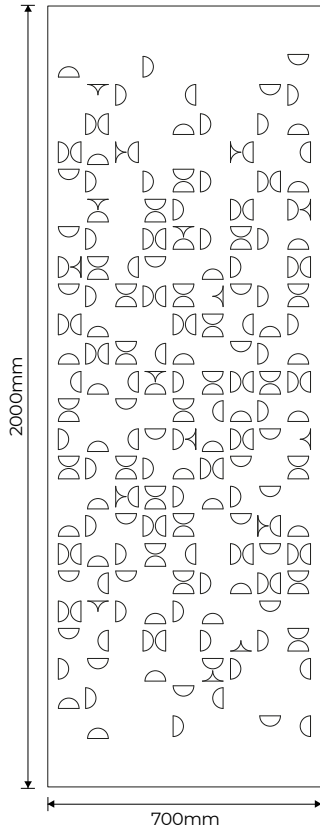

Square & Circle The Launch Collection

Circle Design