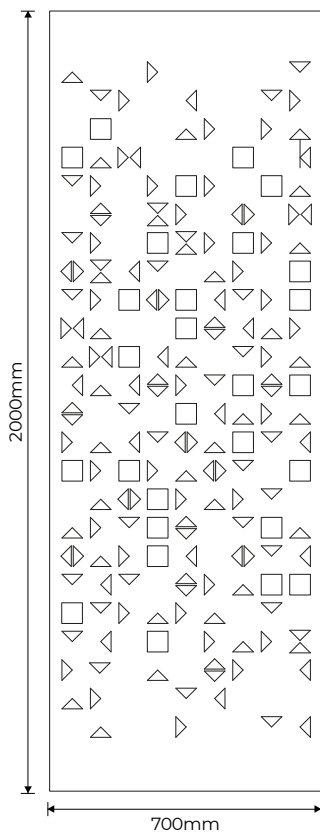

Features

Part of the Positive Sound acoustic collection

6 different sets of panel designs, 15 individuals

2 sizes available: 2000mm x 700mm | 2400mm x 700mm

Visual divider to indicate areas of different working environments

Code	Description
PUZZLE1	Puzzle panel 2000mm x 700mm with circle design
PUZZLE1/2400	Puzzle panel 2400mm x 700mm with circle design

Special Colour Panels

Square Design

Standard Panels

Code	Description
PUZZLE2	Puzzle panel 2000mm x 700mm with square design
PUZZLE2/2400	Puzzle panel 2200mm x 700mm with square design

Special Colour Panels

Wisteria The Botanical Collection

Standard Panels

Code	Description
WISTERIA1	Puzzle panel 2000mm x 700mm with wisteria design variant 1
WISTERIA2	Puzzle panel 2000mm x 700mm with wisteria design variant 2
WISTERIA3	Puzzle panel 2000mm x 700mm with wisteria design variant 3
WISTERIA4	Puzzle panel 2000mm x 700mm with wisteria design variant 4
WISTERIA1/2400	Puzzle panel 2400mm x 700mm with wisteria design variant 1
WISTERIA2/2400	Puzzle panel 2400mm x 700mm with wisteria design variant 2
WISTERIA3/2400	Puzzle panel 2400mm x 700mm with wisteria design variant 3
WISTERIA4/2400	Puzzle panel 2400mm x 700mm with wisteria design variant 4

Standard Colour Panels

Special Colour Panels

Wild Flowers The Botanical Collection

Standard Panels

Code	Description
WILDFLOWER1	Puzzle panel 2000mm x 700mm with wildflower design variant 1
WILDFLOWER2	Puzzle panel 2000mm x 700mm wildflower design variant 2
WILDFLOWER3	Puzzle panel 2000mm x 700mm wildflower design variant 3
WILDFLOWER1/2400	Puzzle panel 2400mm x 700mm with wildflower design variant 1
WILDFLOWER2/2400	Puzzle panel 2400mm x 700mm with wildflower design variant 2
WILDFLOWER3/2400	Puzzle panel 2400mm x 700mm with wildflower design variant 3