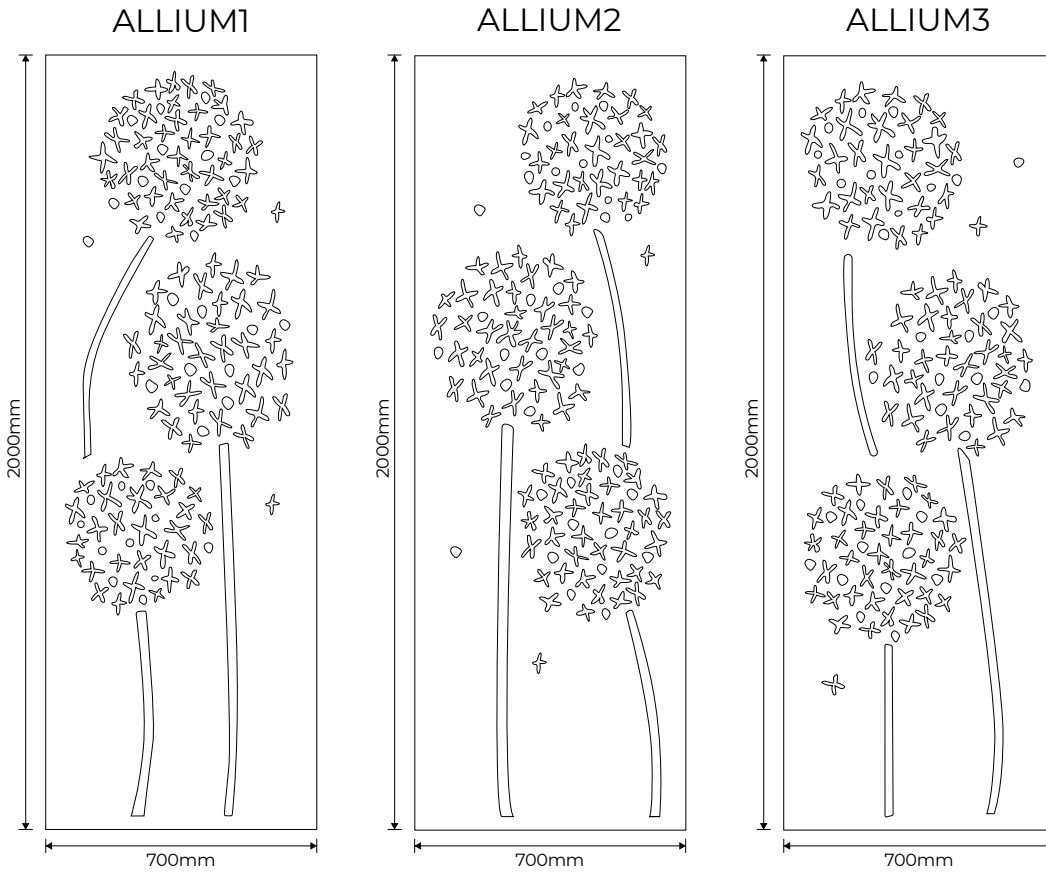

Special Colour Panels

Wisteria The Botanical Collection

Standard Panels

Code	Description
WISTERIA1	Puzzle panel 2000mm x 700mm with wisteria design variant 1
WISTERIA2	Puzzle panel 2000mm x 700mm with wisteria design variant 2
WISTERIA3	Puzzle panel 2000mm x 700mm with wisteria design variant 3
WISTERIA4	Puzzle panel 2000mm x 700mm with wisteria design variant 4
WISTERIA1/2400	Puzzle panel 2400mm x 700mm with wisteria design variant 1
WISTERIA2/2400	Puzzle panel 2400mm x 700mm with wisteria design variant 2
WISTERIA3/2400	Puzzle panel 2400mm x 700mm with wisteria design variant 3
WISTERIA4/2400	Puzzle panel 2400mm x 700mm with wisteria design variant 4

Standard Colour Panels

Special Colour Panels

Allium The Botanical Collection

Standard Panels

Code	Description
ALLIUM1	Puzzle panel 2000mm x 700mm with allium design variant 1
ALLIUM2	Puzzle panel 2000mm x 700mm with allium design variant 2
ALLIUM3	Puzzle panel 2000mm x 700mm with allium design variant 3
ALLIUM1/2400	Puzzle panel 2400mm x 700mm with allium design variant 1
ALLIUM2/2400	Puzzle panel 2400mm x 700mm with allium design variant 2
ALLIUM3/2400	Puzzle panel 2400mm x 700mm with allium design variant 3

Standard Colour Panels

Special Colour Panels

Wild Flowers The Botanical Collection

Standard Panels

Code	Description
WILDFLOWER1	Puzzle panel 2000mm x 700mm with wildflower design variant 1
WILDFLOWER2	Puzzle panel 2000mm x 700mm wildflower design variant 2
WILDFLOWER3	Puzzle panel 2000mm x 700mm wildflower design variant 3
WILDFLOWER1/2400	Puzzle panel 2400mm x 700mm with wildflower design variant 1
WILDFLOWER2/2400	Puzzle panel 2400mm x 700mm with wildflower design variant 2
WILDFLOWER3/2400	Puzzle panel 2400mm x 700mm with wildflower design variant 3