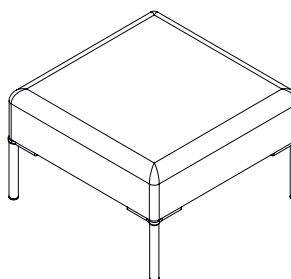

Arm: S235, Ral 7021, Black

Sleeve: POM

Plate: Compact laminate, Black

Castors: PA6

Linking device: PA6 + 30 glass.

Dimensions

Bench: 1500 x 750 x 950 mm

Weight: 42 kg

Extension: 1500 x 750 x 1250 mm

Weight: 56 kg

Ear: 1500 x 750 x 1250 mm

Weight: 58 kg

Cave: 1500 x 750 x 1500 mm

Weight: 68 kg

Daybed: 1500 x 750 x 450 mm

Weight: 11 kg

Stool: 750 x 750 x 450 mm

Weight: 22 kg

Four Us[®]

Design: Anders Nørgaard

Four Us

Four Us Extension

Four Us Ear

Four Us Cave

Four Us Daybed

Four Us Stool

FourUs[®]

Design: Anders Nørgaard

NEW skid frame

Steel 235, Black ruf (RAL 7021)

Weight: 3,3 kg

Measurements: 718 x 149 x 250 mm