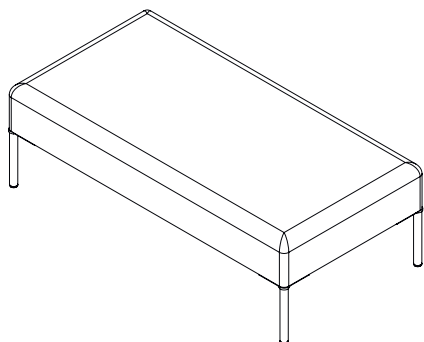

Arm: S235, Ral 7021, Black

Sleeve: POM

Plate: Compact laminate, Black

Castors: PA6

Linking device: PA6 + 30 glass.

Dimensions

Bench: 1500 x 750 x 950 mm

Weight: 42 kg

Extension: 1500 x 750 x 1250 mm

Weight: 56 kg

Ear: 1500 x 750 x 1250 mm

Weight: 58 kg

Cave: 1500 x 750 x 1500 mm

Weight: 68 kg

Daybed: 1500 x 750 x 450 mm

Weight: 11 kg

Stool: 750 x 750 x 450 mm

Weight: 22 kg

Four Us[®]

Design: Anders Nørgaard

Four Us

Four Us Extension

Four Us Ear

Four Us Cave

Four Us Daybed

Four Us Stool

FourUs[®]

Design: Anders Nørgaard

NEW skid frame

Steel 235, Black ruf (RAL 7021)

Weight: 3,3 kg

Measurements: 718 x 149 x 250 mm