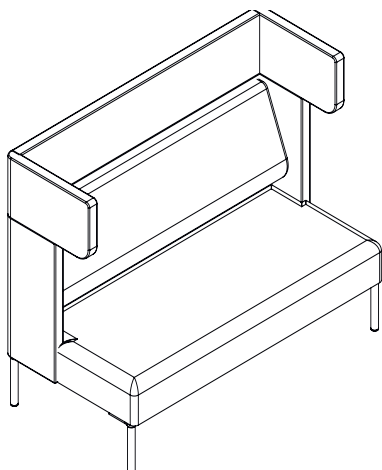

Extension: HR 3030, 5 mm.

Ear: HR 3030, 5 mm.

Cave: HR 3030, 5 mm.

Stool: RF 5060, 90 mm, top surface HR 35120, 20 mm.

Accessories:

Shelf: Compact laminate, black

Metal fittings: S235, Ral 7021, Black

Inno Tab:

Extension: 1500 x 750 x 1250 mm

Weight: 56 kg

Ear: 1500 x 750 x 1250 mm

Weight: 58 kg

Cave: 1500 x 750 x 1500 mm

Weight: 68 kg

Daybed: 1500 x 750 x 450 mm

Weight: 11 kg

Stool: 750 x 750 x 450 mm

Weight: 22 kg

Four Us[®]

Design: Anders Nørgaard

Four Us

Four Us Extension

Four Us Ear

Four Us Cave

Four Us Daybed

Four Us Stool

FourUs[®]

Design: Anders Nørgaard

NEW skid frame

Steel 235, Black ruf (RAL 7021)

Weight: 3,3 kg

Measurements: 718 x 149 x 250 mm