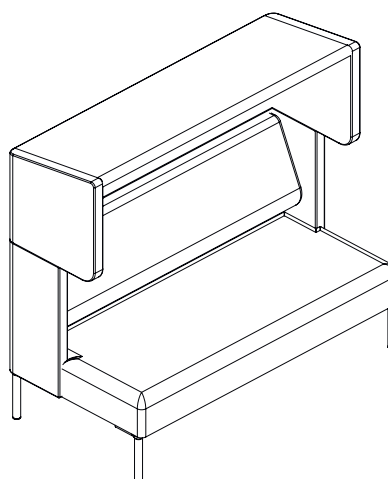

Extension: HR 3030, 5 mm.

Ear: HR 3030, 5 mm.

Cave: HR 3030, 5 mm.

Stool: RF 5060, 90 mm, top surface HR 35120, 20 mm.

Accessories:

Shelf: Compact laminate, black

Metal fittings: S235, Ral 7021, Black

Inno Tab:

Extension: 1500 x 750 x 1250 mm

Weight: 56 kg

Ear: 1500 x 750 x 1250 mm

Weight: 58 kg

Cave: 1500 x 750 x 1500 mm

Weight: 68 kg

Daybed: 1500 x 750 x 450 mm

Weight: 11 kg

Stool: 750 x 750 x 450 mm

Weight: 22 kg

Four Us[®]

Design: Anders Nørgaard

Four Us

Four Us Extension

Four Us Ear

Four Us Cave

Four Us Daybed

Four Us Stool

FourUs[®]

Design: Anders Nørgaard

NEW skid frame

Steel 235, Black ruf (RAL 7021)

Weight: 3,3 kg

Measurements: 718 x 149 x 250 mm