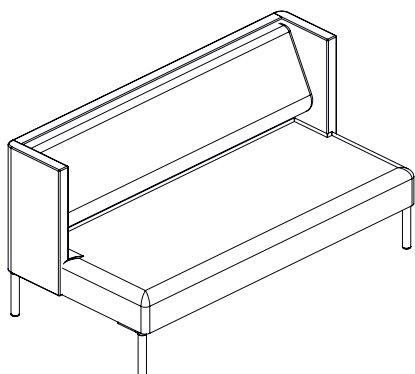

Arm: S235, Ral 7021, Black

Sleeve: POM

Plate: Compact laminate, Black

Castors: PA6

Linking device: PA6 + 30 glass.

Dimensions

Bench: 1500 x 750 x 950 mm

Weight: 42 kg

Extension: 1500 x 750 x 1250 mm

Weight: 56 kg

Ear: 1500 x 750 x 1250 mm

Weight: 58 kg

Cave: 1500 x 750 x 1500 mm

Weight: 68 kg

Daybed: 1500 x 750 x 450 mm

Weight: 11 kg

Stool: 750 x 750 x 450 mm

Weight: 22 kg

Four Us[®]

Design: Anders Nørgaard

Four Us

Four Us Extension

Four Us Ear

Four Us Cave

Four Us Daybed

Four Us Stool

FourUs[®]

Design: Anders Nørgaard

NEW skid frame

Steel 235, Black ruf (RAL 7021)

Weight: 3,3 kg

Measurements: 718 x 149 x 250 mm