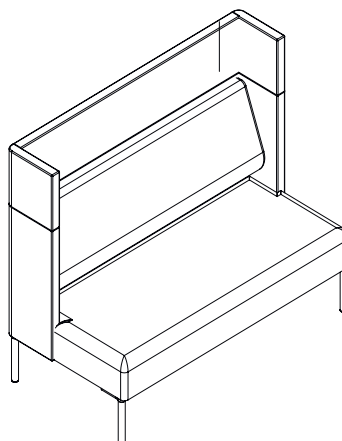

Arm: S235, Ral 7021, Black

Sleeve: POM

Plate: Compact laminate, Black

Castors: PA6

Linking device: PA6 + 30 glass.

Dimensions

Bench: 1500 x 750 x 950 mm

Weight: 42 kg

Extension: 1500 x 750 x 1250 mm

Weight: 56 kg

Ear: 1500 x 750 x 1250 mm

Weight: 58 kg

Cave: 1500 x 750 x 1500 mm

Weight: 68 kg

Daybed: 1500 x 750 x 450 mm

Weight: 11 kg

Stool: 750 x 750 x 450 mm

Weight: 22 kg

Four Us[®]

Design: Anders Nørgaard

Four Us

Four Us Extension

Four Us Ear

Four Us Cave

Four Us Daybed

Four Us Stool

FourUs[®]

Design: Anders Nørgaard

NEW skid frame

Steel 235, Black ruf (RAL 7021)

Weight: 3,3 kg

Measurements: 718 x 149 x 250 mm