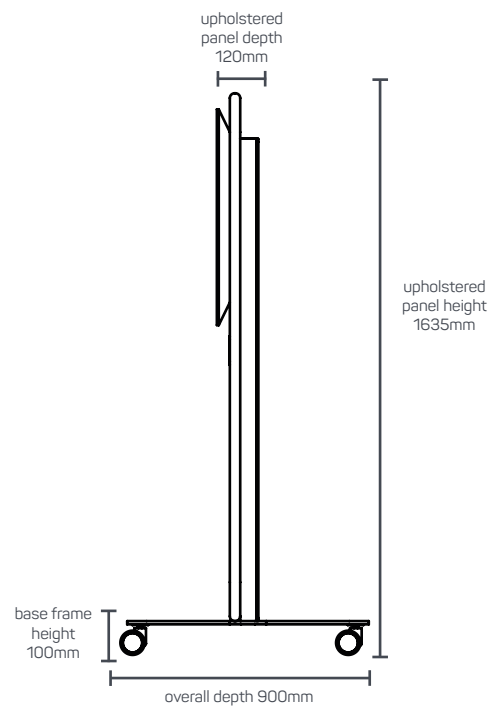

WORKSPHERE MEDIA UNIT

This mobile media unit offers the ideal mounting space for up to 48" screen (TV monitor not included), increasing productivity in the office and allowing meetings to begin quickly in any area.

Features

- Monitor presentation unit, up to 48" screen, includes TV bracket (TV/monitor not included)
- Standard electrics - external power unit: 2 x UK power socket, 1 x USB type A, 1 x USB type C & HDMI socket in front panel
- Removable back panel for access to power units
- Power out to the rear of the unit, standard 1m cable
- The unit is mobile - castors are lockable with hard tyres as standard, soft castors are available on request
- Base frame and castors are black as standard
- Frame comes with black finish as standard
- Available in fabric, leather & vinyl