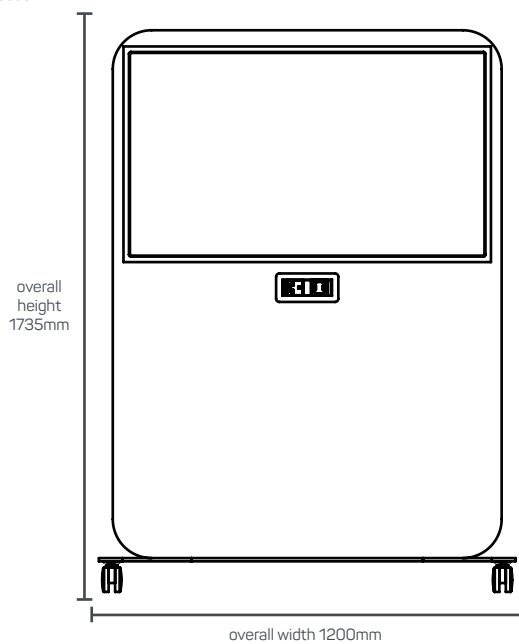

WORKSPHERE MEDIA UNIT

This mobile media unit offers the ideal mounting space for up to 48" screen (TV monitor not included), increasing productivity in the office and allowing meetings to begin quickly in any area.

Features

- Monitor presentation unit, up to 48" screen, includes TV bracket (TV/monitor not included)
- Standard electrics - external power unit: 2 x UK power socket, 1 x USB type A, 1 x USB type C & HDMI socket in front panel
- Removable back panel for access to power units
- Power out to the rear of the unit, standard 1m cable
- The unit is mobile - castors are lockable with hard tyres as standard, soft castors are available on request
- Base frame and castors are black as standard
- Frame comes with black finish as standard
- Available in fabric, leather & vinyl