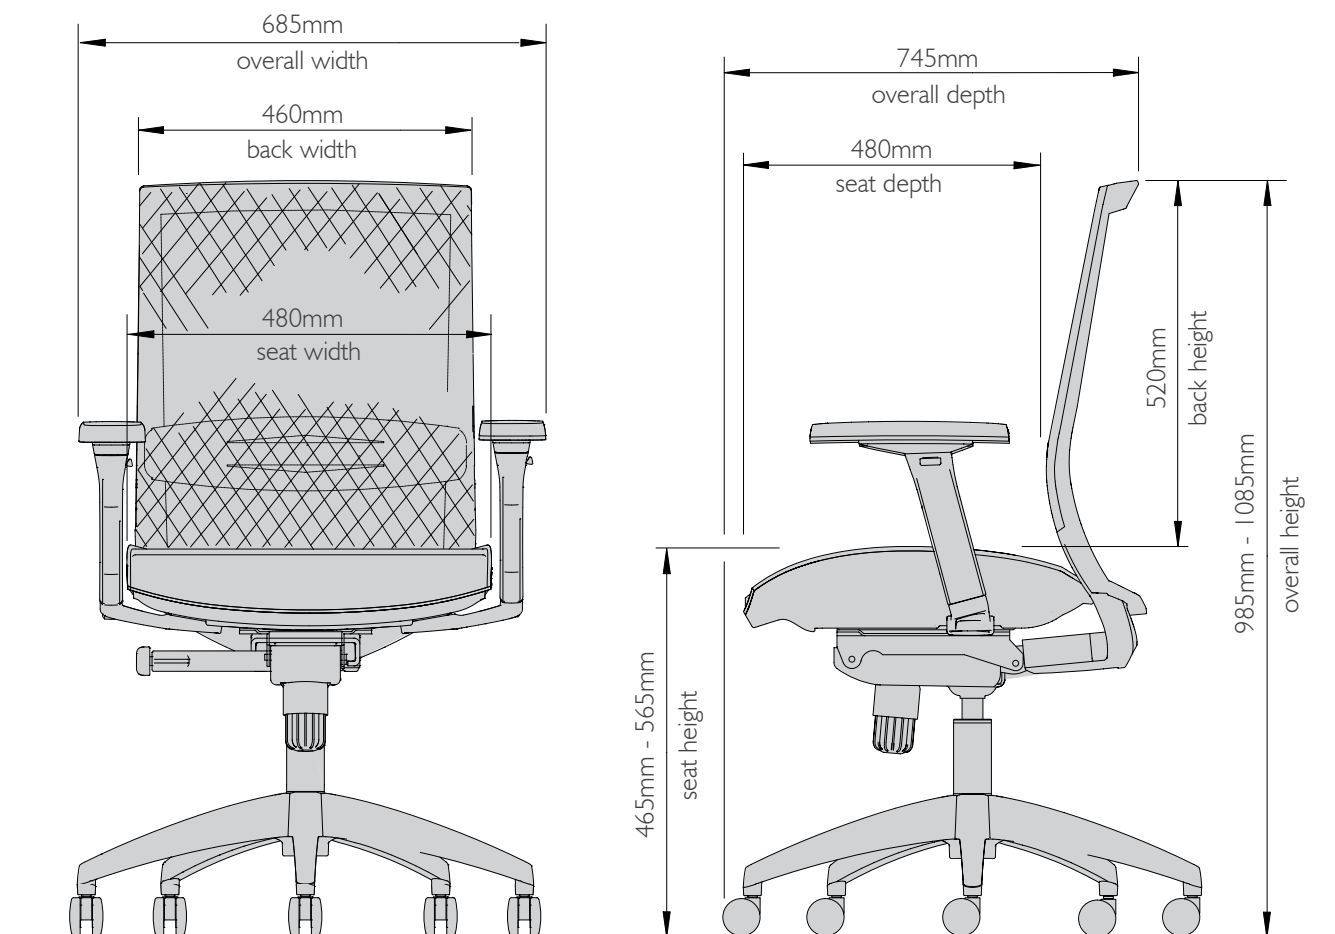

## Features

- Back - SoSoft mesh material and easy adjustable polypropylene lumbar support mechanism
- Seat - Upholstered seat in black
- Base - Five blade base in reinforced nylon or polished aluminium
- Arms - adjustable T-arms with black urethane arm caps, arm caps move forward/backwards in 5 positions
- Castors - carpet