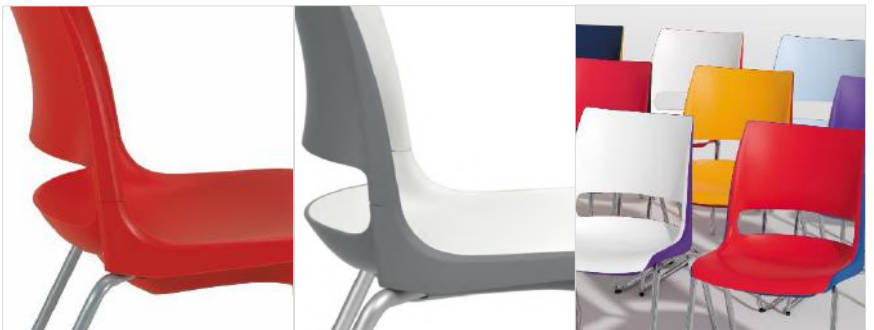

* Custom colours based on the Pantone reference with a minimum order quantity of 100 units at no additional cost.

Dimensions

Seat Width	Seat Depth
490mm	475mm

NB: All dimensions quoted are approximate

Options

4 leg stack chair with castors

Sled base stack chair

Task chair

Learn2

Café Stool at 610mm & 760mm

Task Stool

14 solid colours

12 standard two-tone colours

Custom colours available*

Stacked up to 12 high on dolly & 6 high on floor

Option to link chairs with gangers

Option for upholstered seat & back