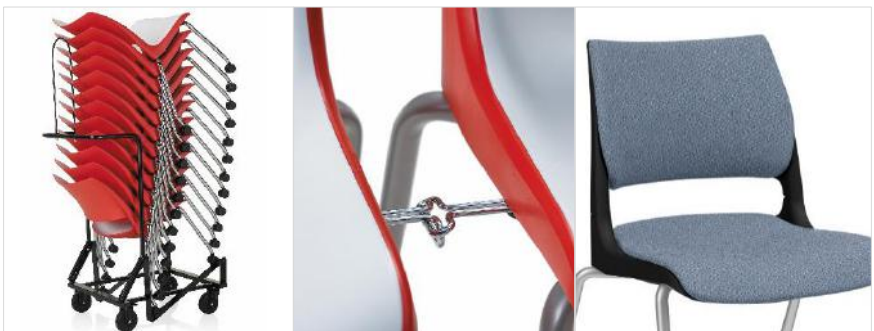

* Custom colours based on the Pantone reference with a minimum order quantity of 100 units at no additional cost.

Dimensions

Seat Width	Seat Depth
490mm	475mm

NB: All dimensions quoted are approximate

Options

4 leg stack chair with castors

Sled base stack chair

Task chair

Learn2

Café Stool at 610mm & 760mm

Task Stool

14 solid colours

12 standard two-tone colours

Custom colours available*

Stacked up to 12 high on dolly & 6 high on floor

Option to link chairs with gangers

Option for upholstered seat & back