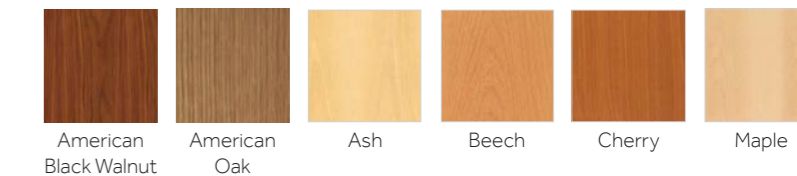

SOLIDE 6
Curved desk sections are a combination of Laminate and MFC

Size (mm) W: 4180 x D: 1860 x H: 1050

FINISHES

LAMINATE

MELAMINE FACED CHIPBOARD

VENEER

OPTIONAL EXTRAS

Grommet