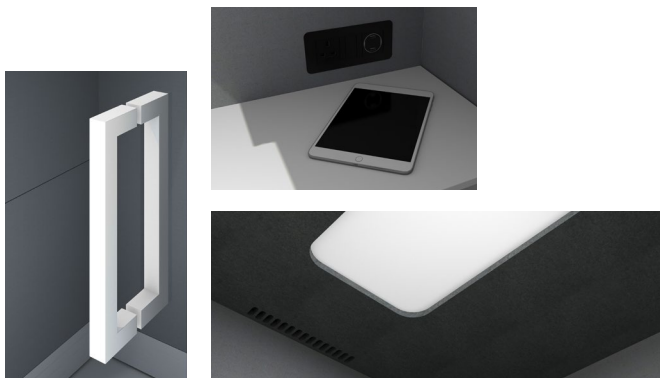

Phone Booth Specification

The Oasis Linear Phone Booth provides a stylish, flexible and cost-effective solution. Providing a peaceful environment for phone calls, video conferences and a silent retreat for uninterrupted work.

Standard specification

Phone Booth

Size: 1140mm x 1140mm x 2250mm (w,d,h)

Interior size: 1000mm x 1000mm x 2100mm (w,d,h)

Door: right handed, 10mm toughened glass, hydraulic self-closing hinged door, 300mm t-bar handle

Twin Phone Booth

Size: 2210mm x 1140mm x 2250mm (w,d,h)

Doors: right and left handed, 10mm toughened glass, hydraulic self-closing hinged doors, 300mm t-bar handle

Internal features

LED ceiling light

Passive infra-red sensor

Veneer exterior

Veneer corner posts

Fabric corner posts

Framework painted in black or white

External graphic manifestation

Cannot find what you are looking for?

Frem's products have been designed to standard specifications, however they can create personalised pods and booths tailed to the users needs.