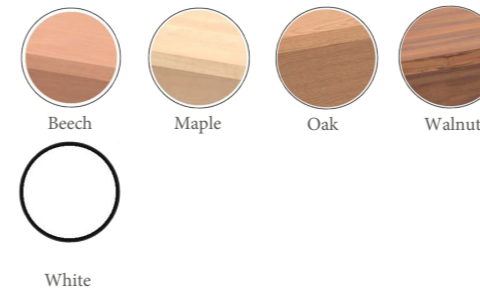

FEATURES (Selected models only)

- Height-adjustable feet to ensure a level working surface
- Matching wood panel end legs offer a fresh look as well as 18mm modesty panel.
- 2 cable ports to help manage cabling for an effective workstation
- 5 options available; White, Beech, Maple, Oak and Walnut.
- 5 year warranty

BAND 1 - FAST TRACK FINISH OPTIONS

Full Range:

**Impulse 800/600
Rectangle Panel**

**Impulse 1000/600
Rectangle Panel**

**Impulse 1200/600
Rectangle Panel**

**Impulse 1400/600
Rectangle Panel**

**Impulse 1600/600
Rectangle Panel**