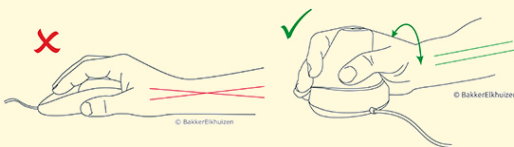

Rockstick 2 Mouse Wireless

Ergonomic vertical mouse

Work in a neutral and comfortable position

A good mouse prevents physical complaints. The best mouse fit varies per person. This is why there are many types of ergonomic mice to choose from.

With the vertical anti-RSI mouse Rockstick 2 Wireless you adopt a good mouse posture.

The handshake position of vertical mice keeps the wrist from bending as much to the side while the forearm also turns inward to a lesser degree (Schmid, et al., 2015). This means that muscle activity in the forearm is less than it would be when using a conventional mouse (Quemelo & Vieira, 2013).

Unique: you click the anti rsi mouse by using your hand to move it slightly to the left or right.

Ergonomic: clicking by using your hand reduces tension on the fingers.

Neutral position: the vertical orientation of the anti rsi mouse keeps the wrist and forearm in a natural position.

Convenient: use it with either your right or left hand.

Comfortable: removable palm support keeps the little finger supported.

Width	88 mm
Height	80 mm
Depth	91 mm
Weight	132 gr
Product code	Multiple versions