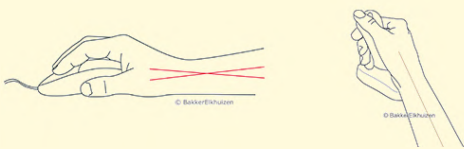

Anir Mouse

A vertical ergonomic mouse

Fewer wrist and hand issues with a high-quality ergonomic mouse.

The Anir Mouse is a vertical mouse. When holding it, your hand and wrist are in a natural position.

When using a "standard" mouse, your wrists and hands have to bend more, which may result in discomfort or pain. When using this mouse, your wrist does not have to bend as much.

The handshake position of vertical mice keeps the wrist from bending as much to the side while the forearm also turns inward to a lesser degree (Schmid, et al., 2015). This means that muscle activity in the forearm is less than it would be when using a conventional mouse (Quemelo & Vieira, 2013).

Ergonomic: the Anir Mouse results in a good wrist posture and reduced muscle tension in your fingers and lower arm.

Reduces muscle strain: keeping arms and shoulders in a relaxed position.

Useful: an extra button for scrolling.