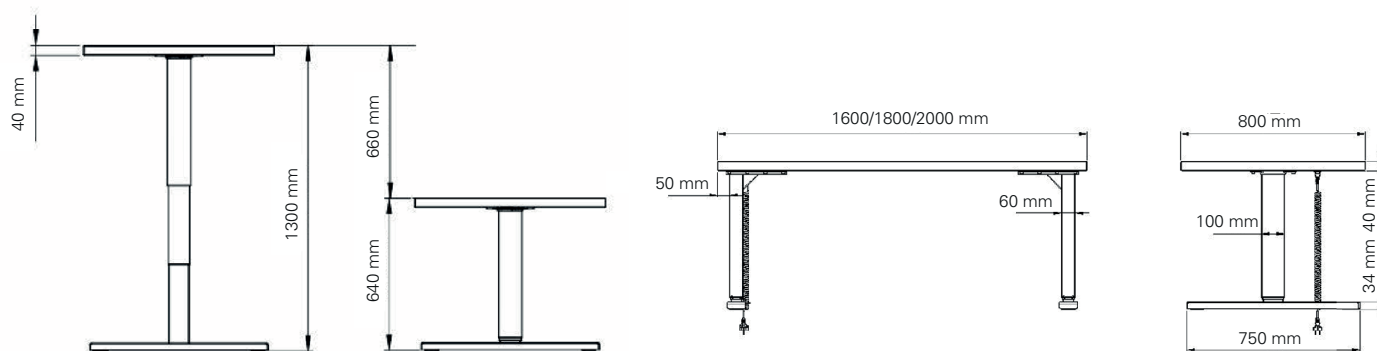

570 Solid

Single step, sit-stand height electrically adjustable

Height (mm)	min. 705 / max 1205
Stroke (mm)	500
Speed (mm/s)	39
Width Cabletop (mm)	1600 / 1800 / 2000
Depth Cabletop (mm)	800 / 800 / 800
Length of feet (mm)	750
Column size (mm)	100 x 60
Dynamic capacity (kg)	80
Noise dB (A)	< 55
Power	230-240 V / standby (W) 0,3
	50 Hz / max. 8A
Plug type	Replaceable
Gross Weight Leg Units (kg)	29
Gross Weight Cabletops (kg)	18 / 20 / 22

670 Solid

Dual step, sit-stand height electrically adjustable

Height (mm)	min. 640 / max 1300
Stroke (mm)	660
Speed (mm/s)	39
Width Cabletop (mm)	1600 / 1800 / 2000
Depth Cabletop (mm)	800
Length of feet (mm)	750
Column size (mm)	100 x 60
Dynamic capacity (kg)	80
Noise dB (A)	< 55
Power	230-240 V / standby (W) 0,3
	50 Hz / max. 8A
Plug type	Replaceable
Gross Weight Leg Units (kg)	30
Gross Weight Cabletops (kg)	18 / 20 / 22

Solid Cabletop 2000

Purchase code

Black ●	EL-CT-ATA-200080-EX61-EU-OYX50
Silver ●	EL-CT-ATA-200080-EX61-EU-PLG50
White ○	EL-CT-ATA-200080-EX61-EU-EDW50

Solid Leg Units

Purchase code

Black ●	EL-CTL-BSU-T-670-0000-EU-BLK00
Silver ●	EL-CTL-BSU-T-670-0000-EU-SIL00
White ○	EL-CTL-BSU-T-670-0000-EU-WHI00

270 Liquid

Dual step, sit-stand height electrically adjustable

Height (mm)	min. 620 / max 1280
Stroke (mm)	660
Speed (mm/s)	39
Width Cabletop (mm)	2186
Depth Cabletop (mm)	1200
Length of feet (mm)	750
Column size(mm)	64 x 130
Dynamic capacity(kg)	150
Noise dB(A)	< 55
Power	220-240 V / standby (W) 0,3
	50-60 Hz / max. 8A
Plug type	Replaceable
Gross Weight Leg Units (kg)	45
Gross Weight Cabletop (kg)	31