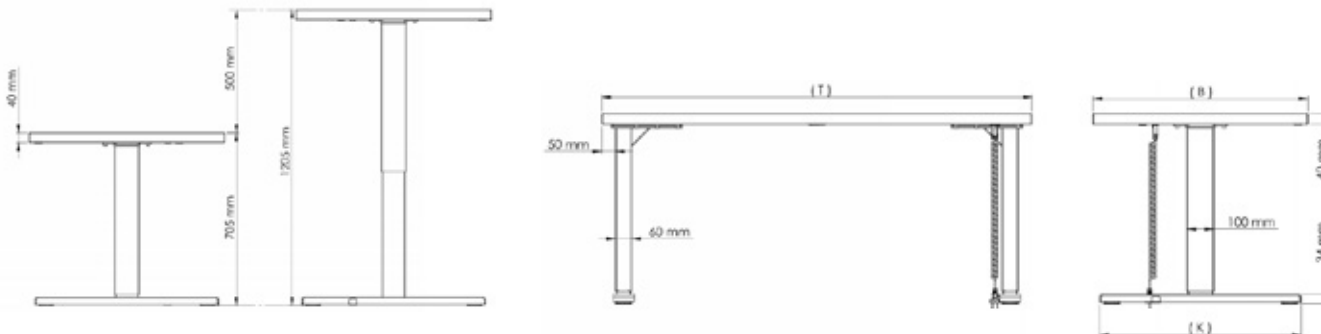

570 Solid

Single step, sit-stand height electrically adjustable

Height (mm)	min. 705 / max 1205
Stroke (mm)	500
Speed (mm/s)	39
Width Cabletop (mm)	1600 / 1800 / 2000
Depth Cabletop (mm)	800 / 800 / 800
Length of feet (mm)	750
Column size (mm)	100 x 60
Dynamic capacity (kg)	80
Noise dB (A)	< 55
Power	230-240 V / standby (W) 0,3
	50 Hz / max. 8A
Plug type	Replaceable
Gross Weight Leg Units (kg)	29
Gross Weight Cabletops (kg)	18 / 20 / 22

Solid Cabletop 2000

Purchase code

Black ●	EL-CT-ATA-200080-EX61-EU-OYX50
Silver ●	EL-CT-ATA-200080-EX61-EU-PLG50
White ○	EL-CT-ATA-200080-EX61-EU-EDW50

Solid Leg Units

Purchase code

Black ●	EL-CTL-BSU-T-570-0000-EU-BLK00
Silver ●	EL-CTL-BSU-T-570-0000-EU-SIL00
White ○	EL-CTL-BSU-T-570-0000-EU-WHI00

670 Solid

Dual step, sit-stand height electrically adjustable

Height (mm)	min. 640 / max 1300
Stroke (mm)	660
Speed (mm/s)	39
Width Cabletop (mm)	1600 / 1800 / 2000
Depth Cabletop (mm)	800
Length of feet (mm)	750
Column size (mm)	100 x 60
Dynamic capacity (kg)	80
Noise dB (A)	< 55
Power	230-240 V / standby (W) 0,3
	50 Hz / max. 8A
Plug type	Replaceable
Gross Weight Leg Units (kg)	30
Gross Weight Cabletops (kg)	18 / 20 / 22

270 Liquid

Dual step, sit-stand height electrically adjustable

Height (mm)	min. 620 / max 1280
Stroke (mm)	660
Speed (mm/s)	39
Width Cabletop (mm)	2186
Depth Cabletop (mm)	1200
Length of feet (mm)	750
Column size(mm)	64 x 130
Dynamic capacity(kg)	150
Noise dB(A)	< 55
Power	220-240 V / standby (W) 0,3
	50-60 Hz / max. 8A
Plug type	Replaceable
Gross Weight Leg Units (kg)	45
Gross Weight Cabletop (kg)	31